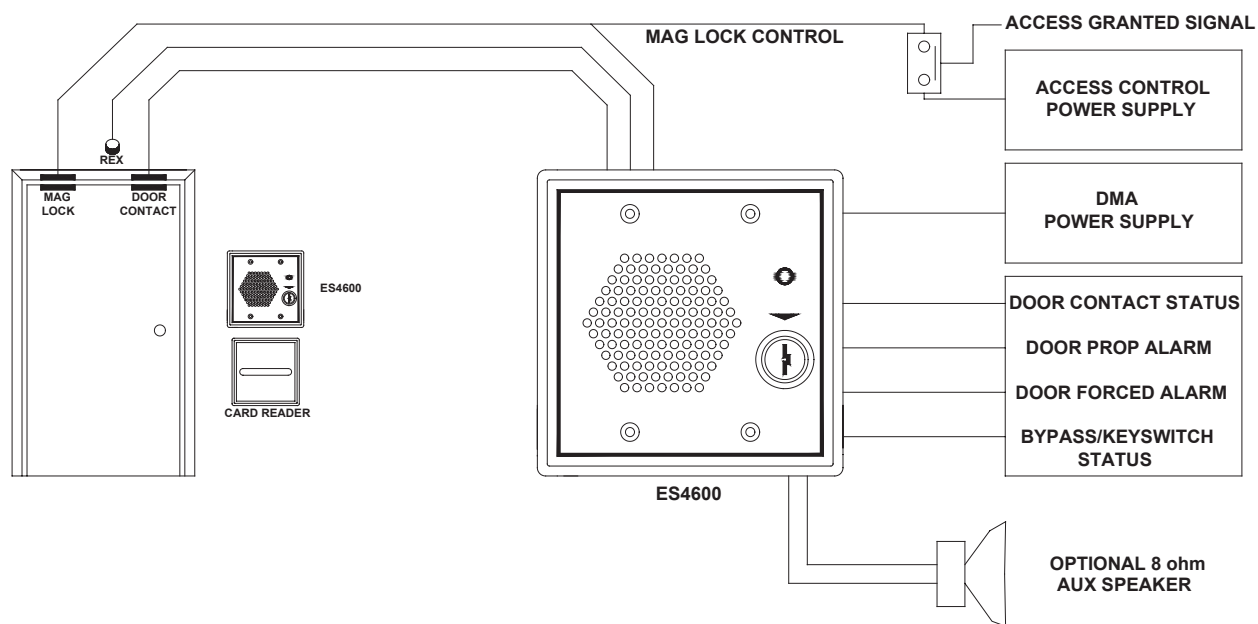

ES4600

DOOR MANAGEMENT ALARM WITH DIGITAL VOICE ANNUNCIATION

The ES4600 is a multifunctional door monitoring device combining standard door management functions with digital voice annunciation. Field selectable alarm timing, delay, and input/output options make the ES4600 the product of choice.

ES4600 SERIES

DSI[™]
DESIGNED SECURITY, INC.
A Detex Company

1402 Hawthorne St.
Bastrop, TX 78602
Voice: 1-800-272-3555
Fax: 512-321-9181
E-mail: dsi@dsigo.com
www.dsigo.com

FEATURES & BENEFITS

- Aesthetically pleasing design
- Compatible with all access control systems
- Can be used as a stand-alone product
- Field selectable alarm timing and alarm delay option
- Field adjustable volume control
- 12-24 VDC/VAC operation
- Easy installation
- Encourages employees to maintain access control procedures
- Reset/bypass keyswitch and remote input
- Visual status indicator
- Tamper resistant
- Incorporates form C output relays
- EOL door supervision
- Remote/Aux speaker output

ES4600 DOOR MANAGEMENT ALARM – TYPICAL APPLICATION

ELECTRICAL SPECIFICATION

- Power:** 12-24 VDC/VAC @ 250 mA
- Local Control:** Keyswitch for Unit Reset/Bypass
- Control Inputs:** N/O or N/C Alarm Shunt
N/C Door Contact
N/O Remote Reset/Bypass
Voltage Sense Shunt
- Control Outputs:** N/O and N/C Door Contact Status
N/O and N/C Door Prop Alarm Status
N/O and N/C Intrusion/Tamper Alarm Status
N/O and N/C Bypass/Keyswitch Status
Remote LED
- Adjustment*:** Auto Reset 0 sec. – 5 min. or Manual Reset
Alarm Delay 0 sec. – 5 min. or Infinite
Silent Time 0 sec. – 90 min.
- Alarm:** Field Adjustable Volume
Remote/Aux Speaker Output - 8Ω

MECHANICAL SPECIFICATIONS

- Dimensions:** 2 Gang Plate with Standard Key
4.6"W x 4.5"H x 2.32"D
3 Gang Plate with Rim Hardware
6.4"W x 4.5"H x 2.32"D
- Keyswitch:** Double Bitted
Rim Hardware with or without Cylinder
- Finish:** Painted – DSI Beige