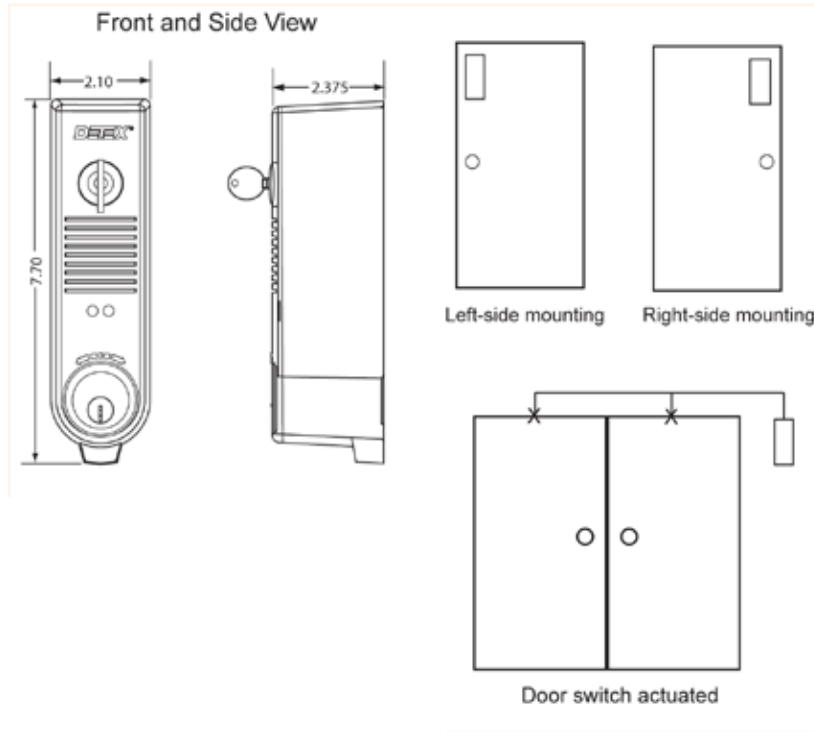

ELECTRICAL SPECIFICATIONS

Power:	9VDC battery operated, with low battery alert
Local control:	Key switch for reset/bypass
Control input:	Intelligent circuit senses the external magnet location Automatically and sets the correct door hand
Delay time:	1 second, 15 seconds, 30 seconds, 45 seconds, 1 minute, 2 minutes and 4 minutes
Sound level:	100 dB

MECHANICAL SPECIFICATIONS

Mounting:	ES300:	Gate, wall, or door mounted
	ES300 xMC65:	Gate, wall, or door mounted
	ES300W:	Gate or door mounted weatherized
	ES300W xMC65:	Gate or door mounted weatherized
Dimensions:	ES300	2.10" w x 7.70" h x 2.375" d
Key switch:	ES300:	Mortise hardware without cylinder
	ES300W:	Mortise hardware without cylinder
	ES300 xMC65:	Mortise hardware with cylinder
	ES300W xMC65:	Mortise hardware with cylinder
Finish:	Grey	

Note: Weatherized models do not have an external door switch input.

PRODUCT DESCRIPTION

The ES300 is a low-cost solution that is ideal for low risk emergency exit only doors, such as doors leading to stockroom from sales floor, stairwell doors, and various internal doors at healthcare and educational facilities. Featuring field selectable door open times from 1 second to 4 minutes, the ES300 helps prevent secure doors from being propped open to avoid a security breach in the access control system.

DSI®
DESIGNED SECURITY, INC.
A Detex Company

Designed Security, Inc.
302 Detex Drive
New Braunfels, TX 78130
800-272-3555
512-321-4426

www.dsigo.com
dsi@dsigo.com