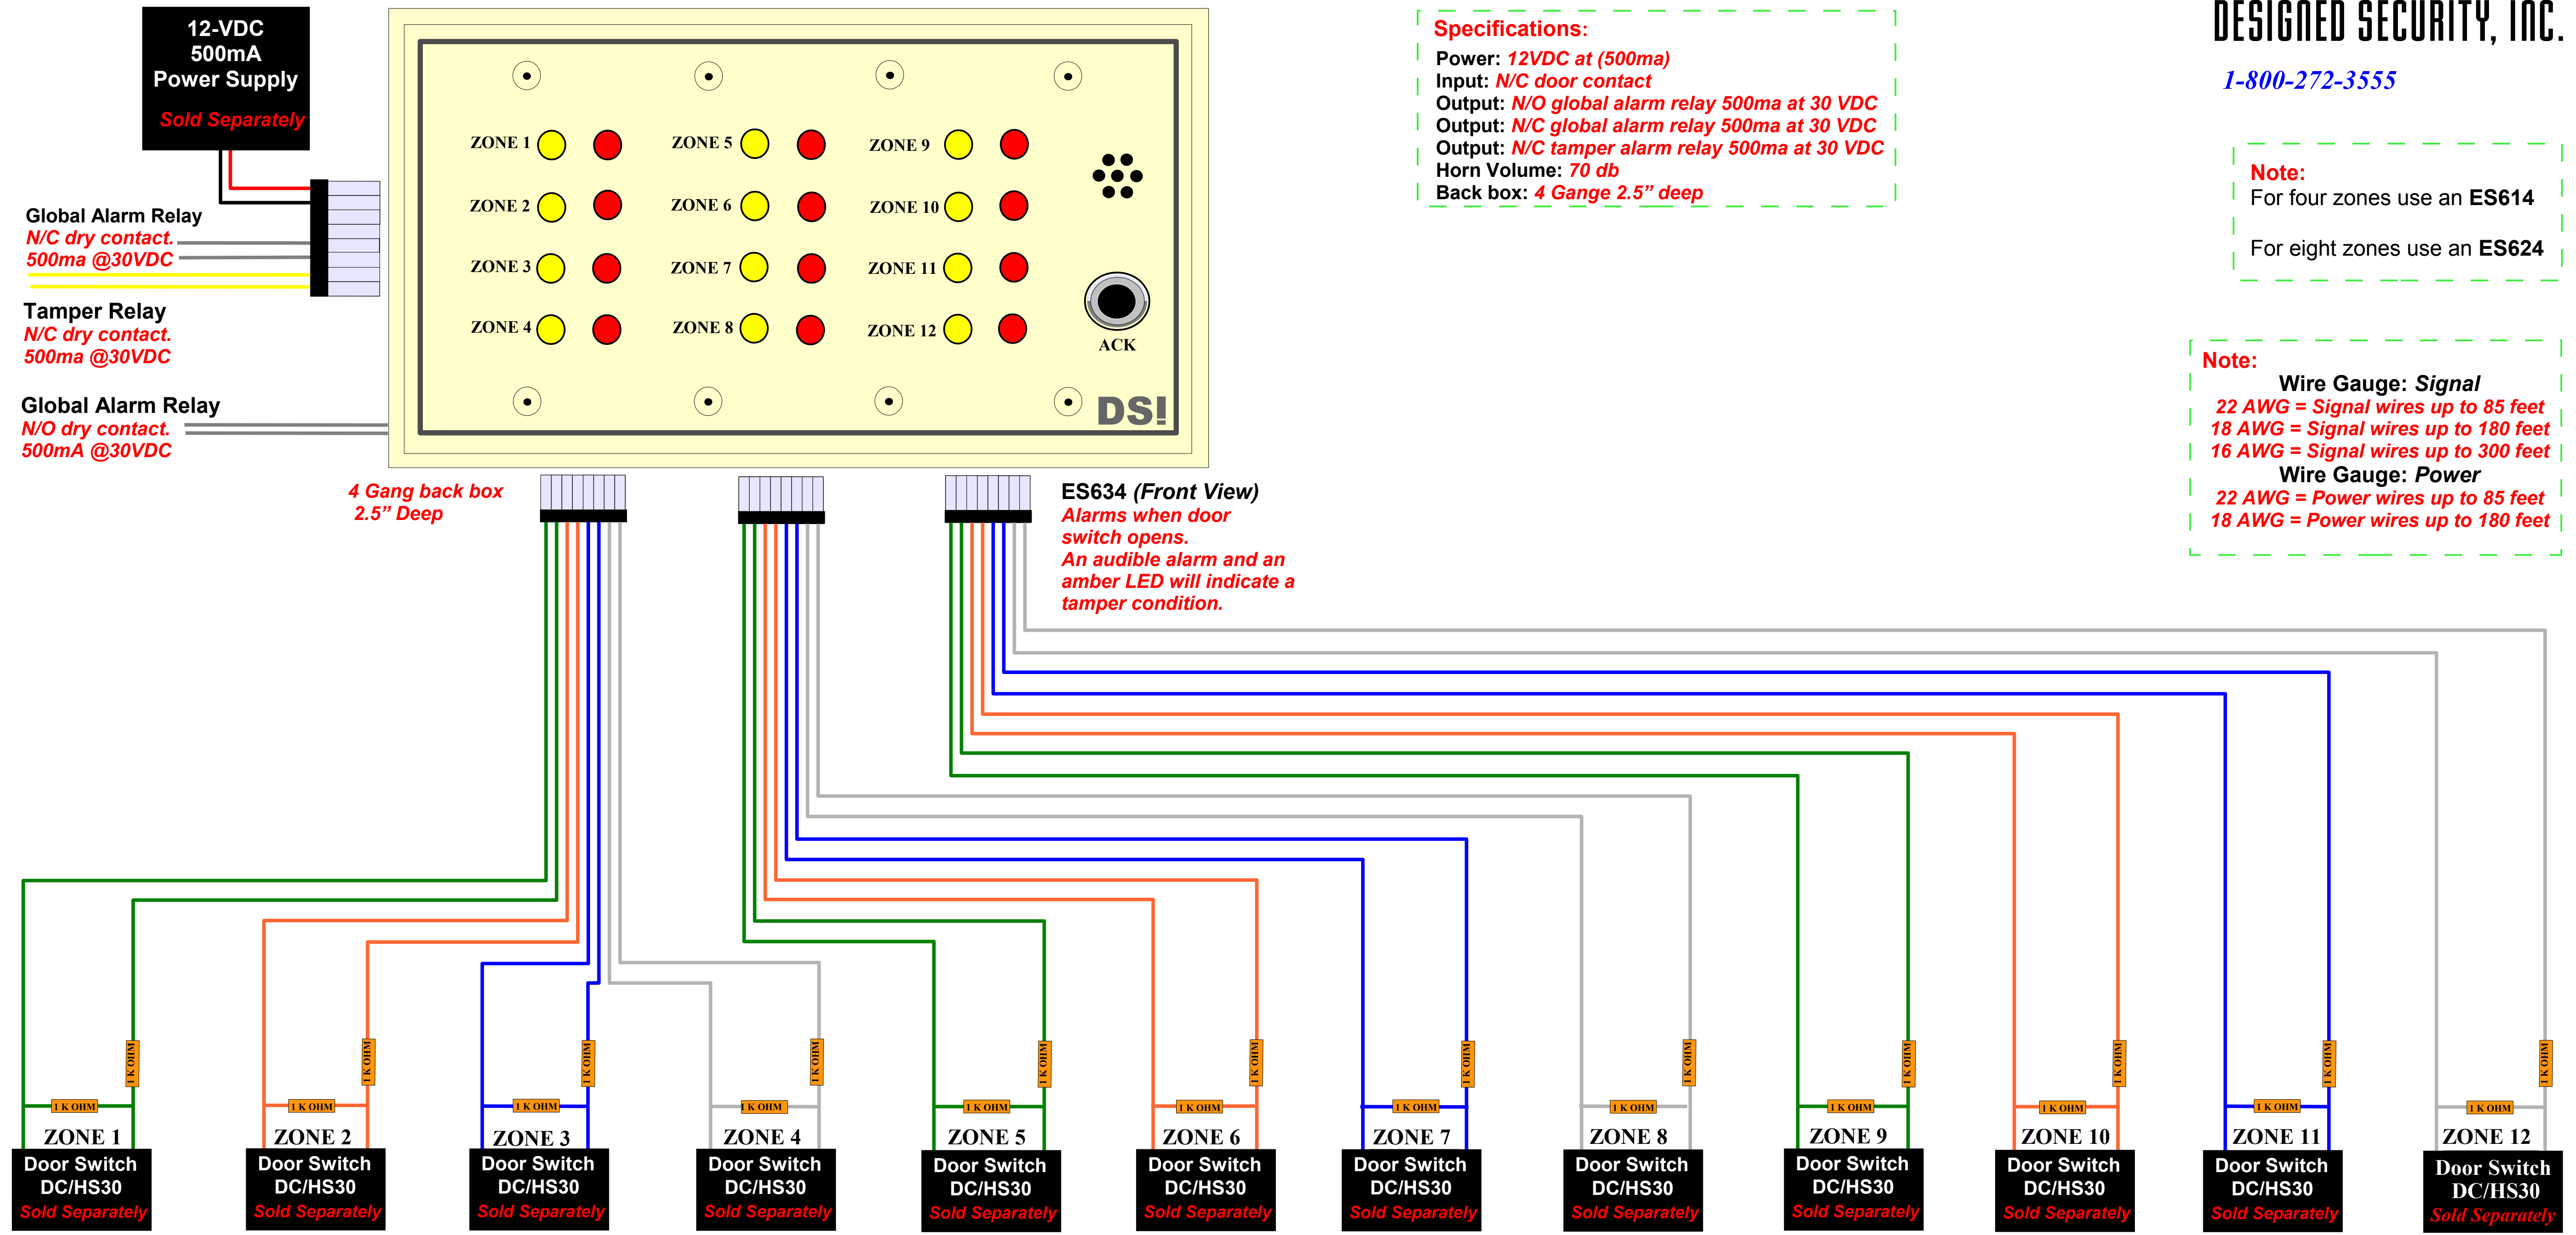

ES634

12 ZONE ANNUNCIATOR WITH SUPERVISION

1-800-272-3555

Note:
For four zones use an **ES614**
For eight zones use an **ES624**

Note:
Wire Gauge: Signal
22 AWG = Signal wires up to 85 feet
18 AWG = Signal wires up to 180 feet
16 AWG = Signal wires up to 300 feet
Wire Gauge: Power
22 AWG = Power wires up to 85 feet
18 AWG = Power wires up to 180 feet

Specifications:
Power: 12VDC at (500ma)
Input: N/C door contact
Output: N/O global alarm relay 500ma at 30 VDC
Output: N/C global alarm relay 500ma at 30 VDC
Output: N/C tamper alarm relay 500ma at 30 VDC
Horn Volume: 70 db
Back box: 4 Gang 2.5" deep

4 Gang back box
2.5" Deep

ES634 (Front View)
Alarms when door
switch opens.
An audible alarm and an
amber LED will indicate a
tamper condition.

ZONE 1 Door Switch DC/HS30 Sold Separately
ZONE 2 Door Switch DC/HS30 Sold Separately
ZONE 3 Door Switch DC/HS30 Sold Separately
ZONE 4 Door Switch DC/HS30 Sold Separately
ZONE 5 Door Switch DC/HS30 Sold Separately
ZONE 6 Door Switch DC/HS30 Sold Separately
ZONE 7 Door Switch DC/HS30 Sold Separately
ZONE 8 Door Switch DC/HS30 Sold Separately
ZONE 9 Door Switch DC/HS30 Sold Separately
ZONE 10 Door Switch DC/HS30 Sold Separately
ZONE 11 Door Switch DC/HS30 Sold Separately
ZONE 12 Door Switch DC/HS30 Sold Separately