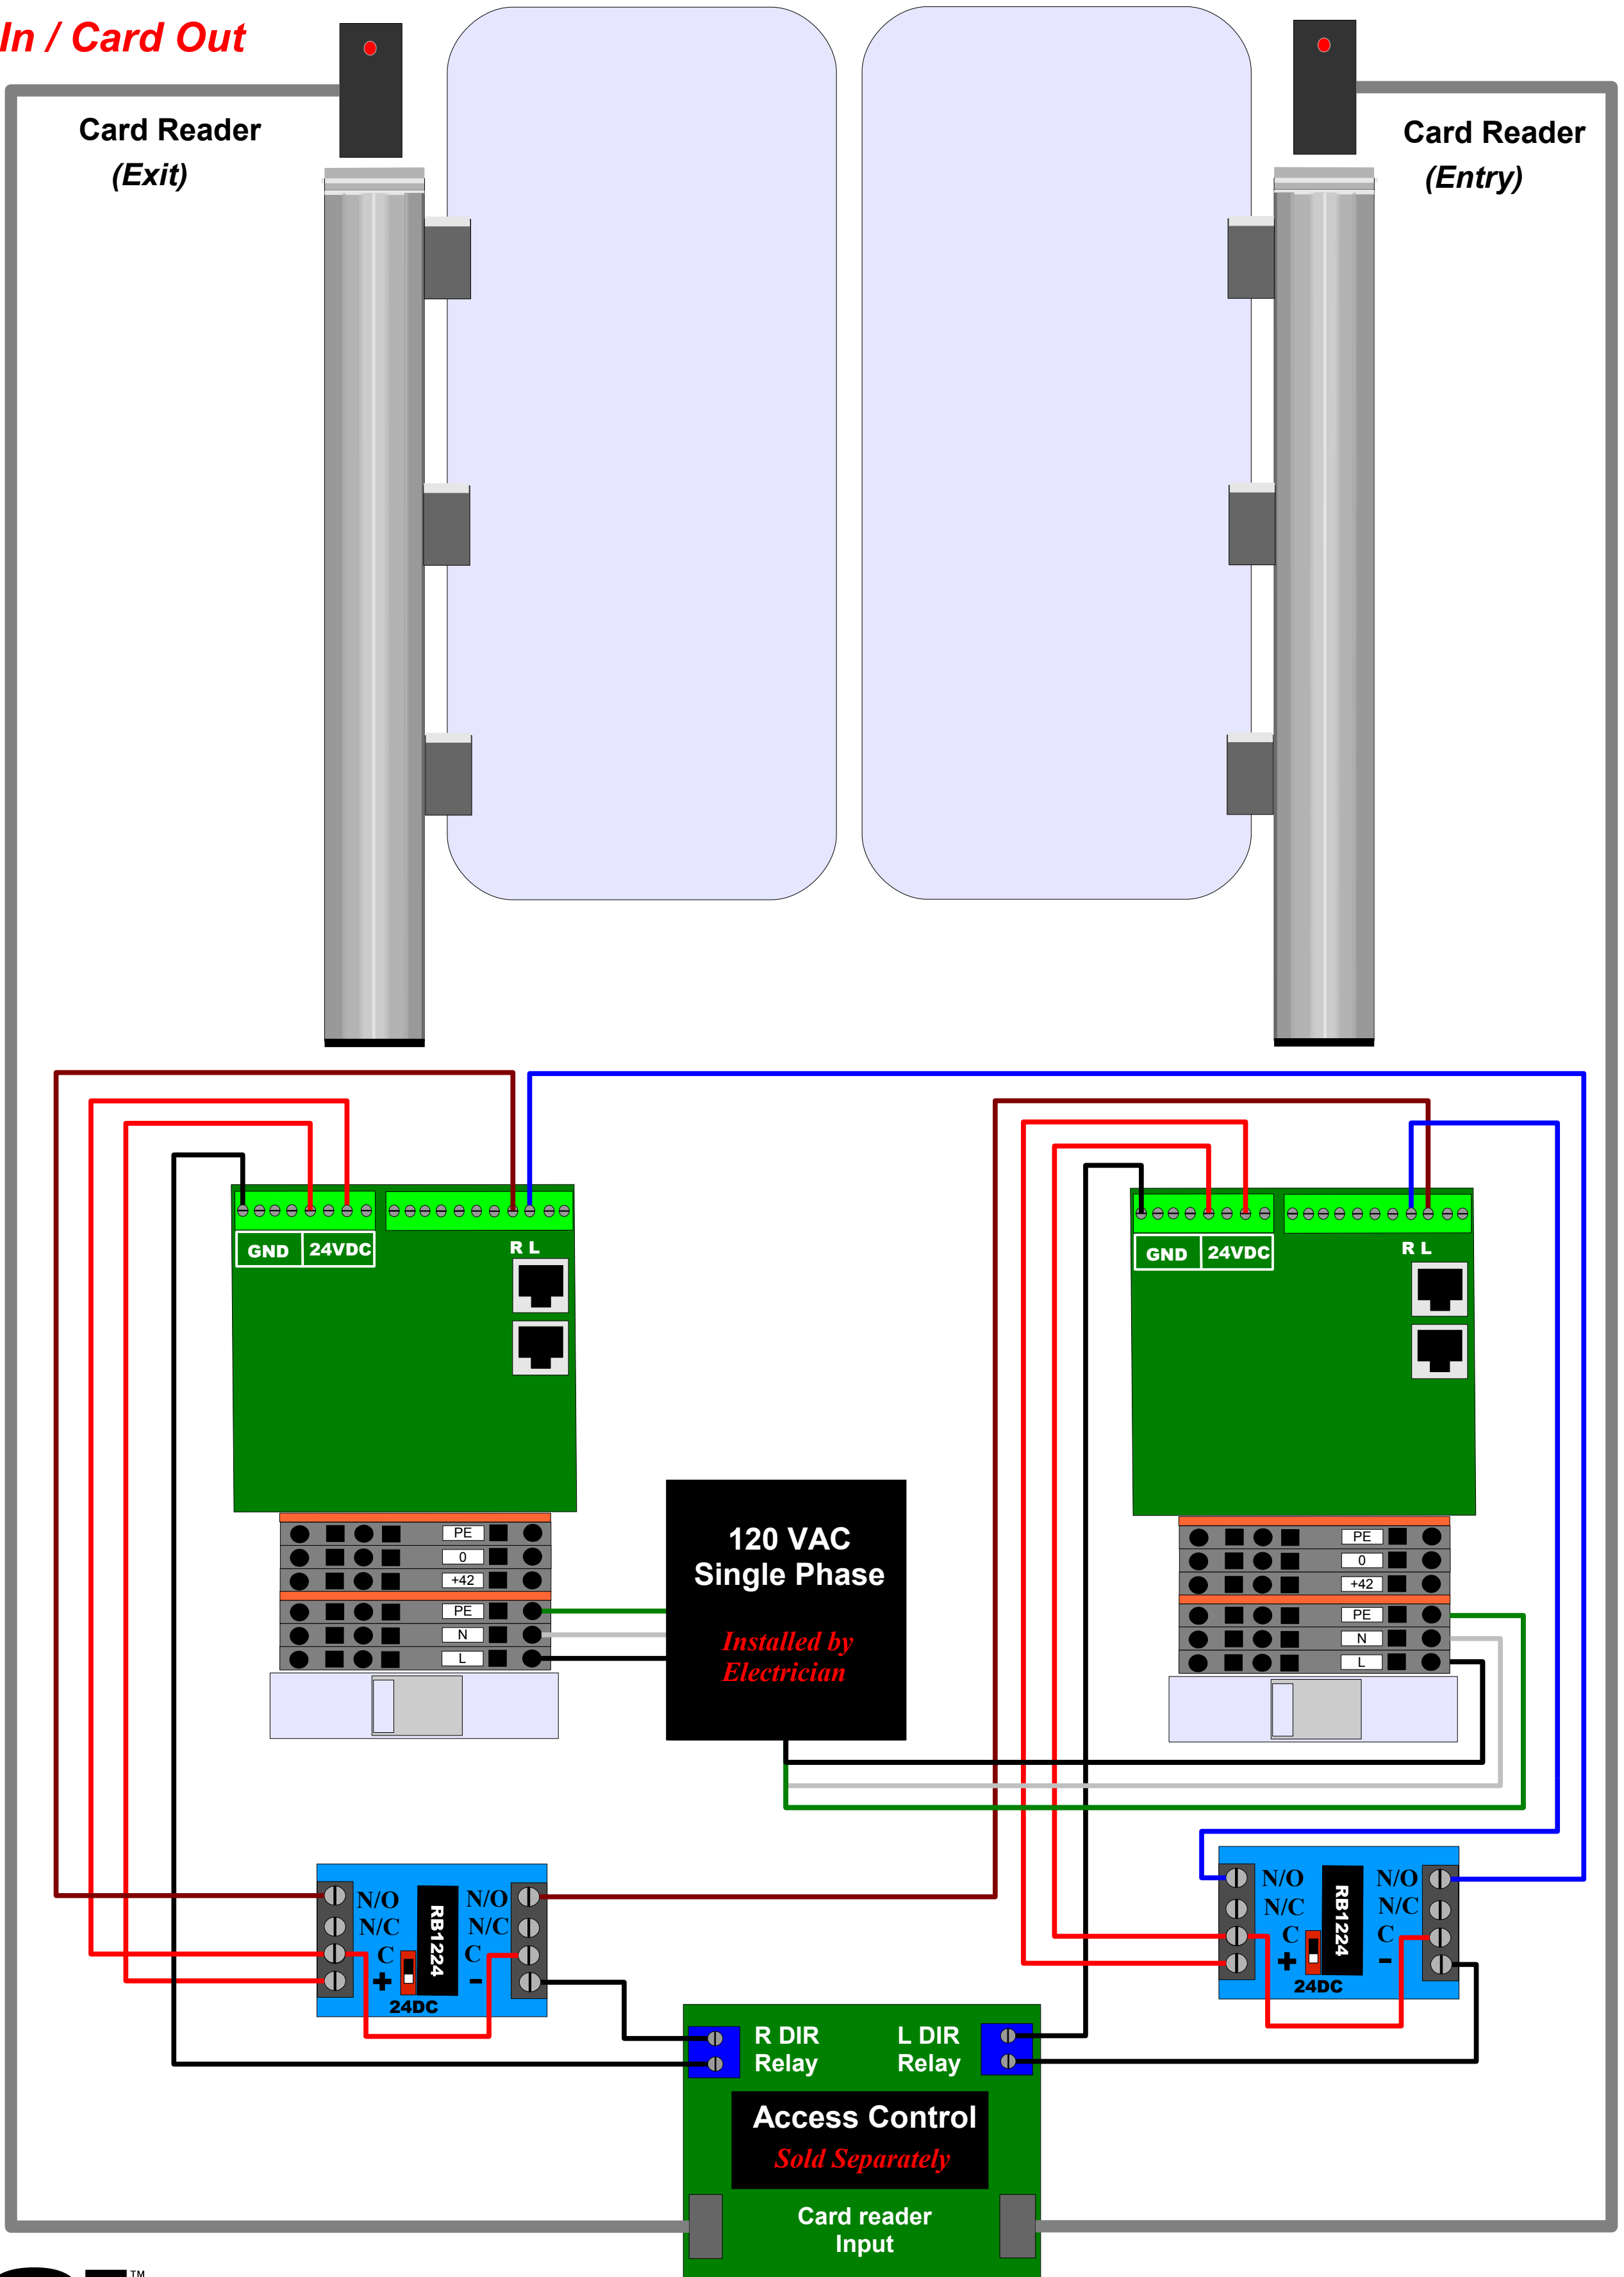

# DSMG-Gate

*Card In / Card Out*

Refer to instructions:  
• Page 30 for Assembly and Installation  
• Page 43 for Setting Home Position

Wire Gauge:  
**22 AWG = Access Control Wires**  
**18 AWG = 120 VAC**